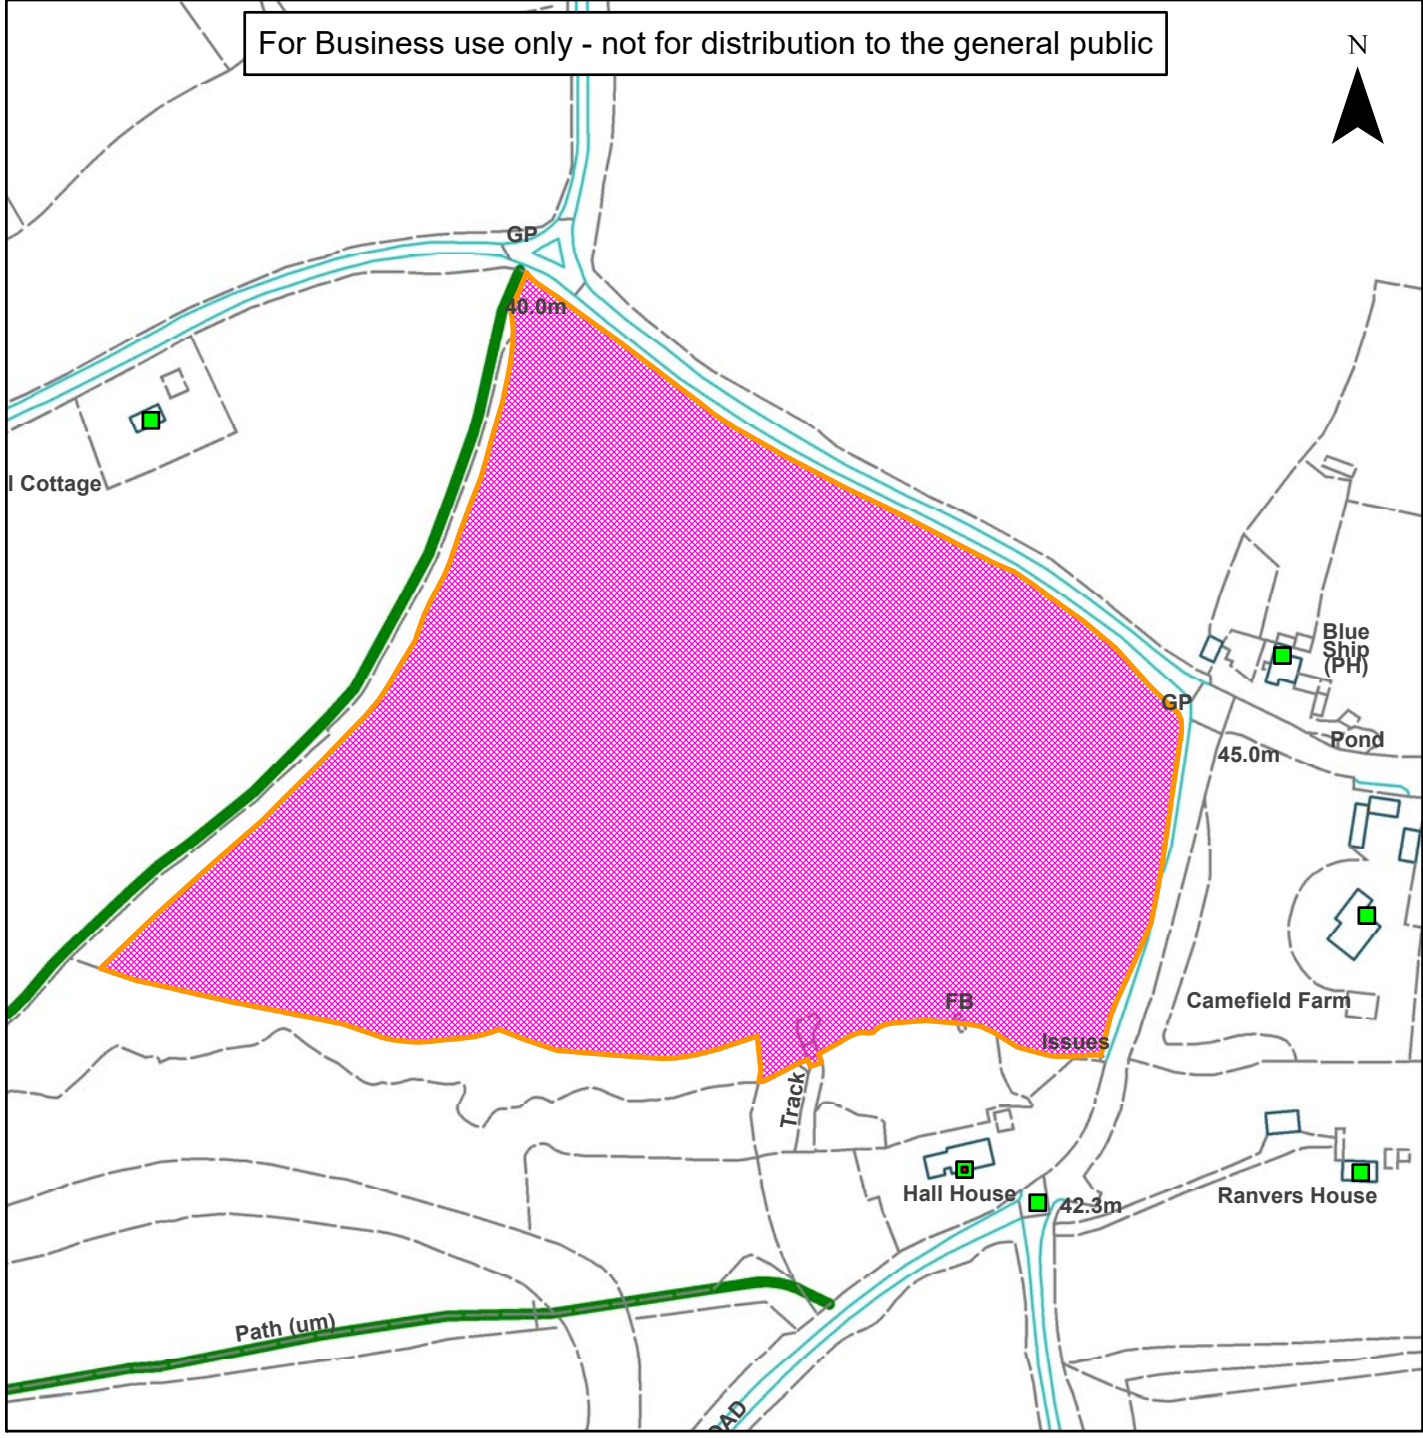

Not Set

For Business use only - not for distribution to the general public

Scale: 1:2,500

Reproduced from the Ordnance Survey map with permission of the Controller of Her Majesty's Stationery Office © Crown Copyright 2012.

Unauthorised reproduction infringes Crown Copyright and may lead to prosecution or civil proceedings.

Organisation	Horsham District Council
Department	
Comments	Not Set
Date	22/08/2018
MSA Number	100023865